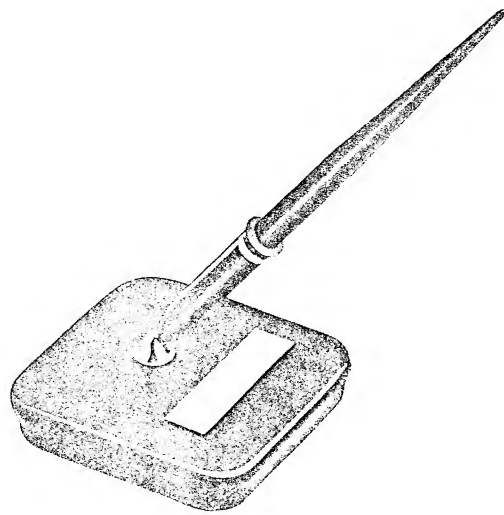

1001H (Illustration)
4" x 4" Molded Jet Crystal
1001H
Name Plate 5/8" x 2 3/8"
With 23FD - 14K Point Pen $10.00